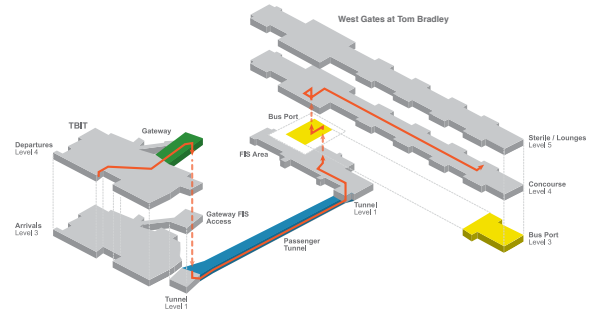

West Gates at Tom Bradley

CONCOURSE LEVEL

FOOD AND BEVERAGE

- 62 NAVARRE
- 73 Playa Cafe
- 74 Chicken Guy
- 75 Burger King
- 76 Santouka Ramen

SHOPPING

- 59 Pier Provisions
- 60 America!
- 61 LA Confidential
- 63 New Beauty
- 64 Pop Sox
- 65 Wilshire & Fairfax
- 66 Lego
- 67 Inmotion
- 68 DFS Duty Free
- 69 ALSAINTS
- 70 Jocale
- 71 TMZ
- 72 See's Candy

SERVICES

- 45 Be Relax
- Currency Exchange provided by ICE
- Interactive Visitors Centers
- Luggage Carts provided by Smart Carte
- Restroom - Family (North End)
- Restroom - Family (Passport control of FIS area)
- Volunteer Information Professionals (VIP)

Tom Bradley International

DEPARTURES LEVEL

FOOD AND BEVERAGE

- 7 LAMILL Coffee
- 8 Santa Monica Brewing Co.
- 16 Chaya Brasserie
- 17 Pret A Manger
- 18 Panda Express
- 19 Kentucky Fried Chicken
- 20 800 Degrees Pizza
- 21 Umami Burger
- 22 Border Grill
- 23 Beecher's Homemade Cheese
- 26 Ink.Sack
- 27 Vino Volo
- 39 Starbucks
- 41 Vanilla Bake Shop
- 49 Starbucks Evenings
- 51 PF Chang's

TICKETING LEVEL

FOOD AND BEVERAGE

- 53 Coffee Bean & Tea Leaf
- 54 Planet Hollywood
- 55 Asian Street Eats
- 56 Earl of Sandwich
- 57 WPizza

SHOPPING

- 52 Travel Market
- 58 Hudson

SERVICES

- ATM
- Currency Exchange provided by ICE
- Luggage Carts provided by Smart Carte
- US Customs and Border Protection
- Volunteer Information Professionals (VIP)