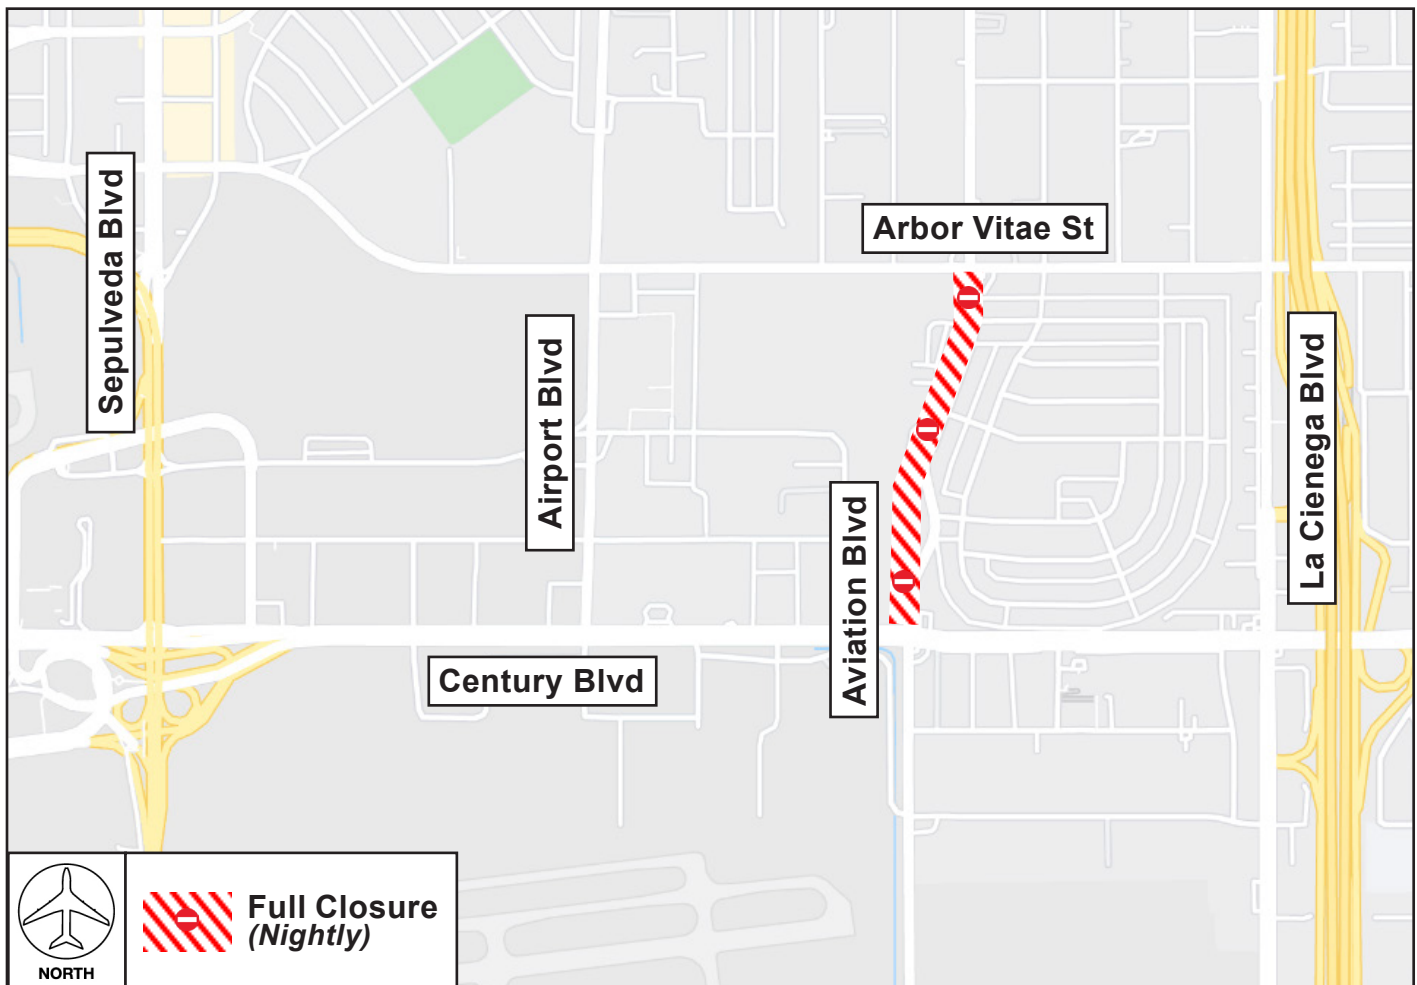

# NIGHTLY FULL CLOSURES

## Aviation Boulevard between Arbor Vitae Street and Century Boulevard

Wednesday, February 1 through Tuesday, February 28, 2023  
Nightly from 9PM to 6AM

### ACTIVITY

To facilitate construction activities for the Automated People Mover project, Aviation Boulevard between Arbor Vitae Street and Century Boulevard will be closed Wednesday, February 1 through Tuesday, February 28, nightly from 9PM to 6AM. Detour signage will be in place.